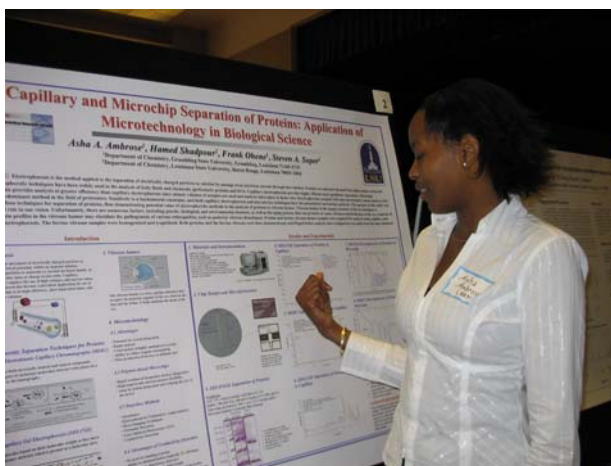

# Summer 2004 - REU Poster Session

Laura Mirch and Catherine Situma

From left: Hamed Shadpour, Laura Mirch, Rondedrick Sinville and Catherine Situma

Catherine Situma, Asha Ambrose and Hamed Shadpour

Asha Ambrose

Laura Mirch explains her project

# Summer 2006 - SEHS Poster Session

Undergraduate student  
Frederick Crawford-Drake

Prof. E. Nesterov and Lauren Lacrouts

Undergraduate student Brandy Snowden  
and Hamed Shadpour

Prof. E. Nesterov and Lauren Lacrouts