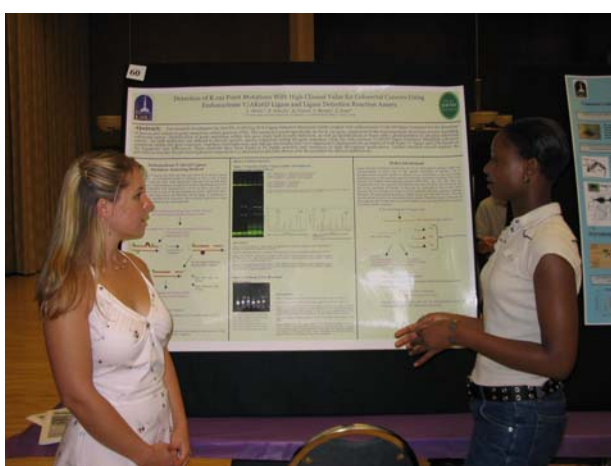

# Summer 2004 - REU Poster Session

Laura Mirch and Catherine Situma

From left: Hamed Shadpour, Laura Mirch, Rondedrick Sinville and Catherine Situma

Catherine Situma, Asha Ambrose and Hamed Shadpour

Asha Ambrose

Laura Mirch explains her project

# Summer 2006 - SEHS Poster Session

Undergraduate student  
Frederick Crawford-Drake

Prof. E. Nesterov and Lauren Lacrouts

Undergraduate student Brandy Snowden  
and Hamed Shadpour

Prof. E. Nesterov and Lauren Lacrouts