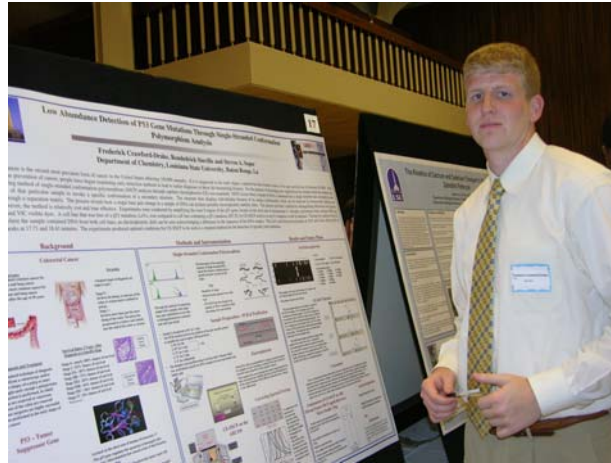

# Summer 2004 - REU Poster Session

Laura Mirch and Catherine Situma

From left: Hamed Shadpour, Laura Mirch, Rondedrick Sinville and Catherine Situma

Catherine Situma, Asha Ambrose and Hamed Shadpour

Asha Ambrose

Laura Mirch explains her project

# Summer 2006 - SEHS Poster Session

Undergraduate student  
Frederick Crawford-Drake

Prof. E. Nesterov and Lauren Lacrouts

Undergraduate student Brandy Snowden  
and Hamed Shadpour

Prof. E. Nesterov and Lauren Lacrouts